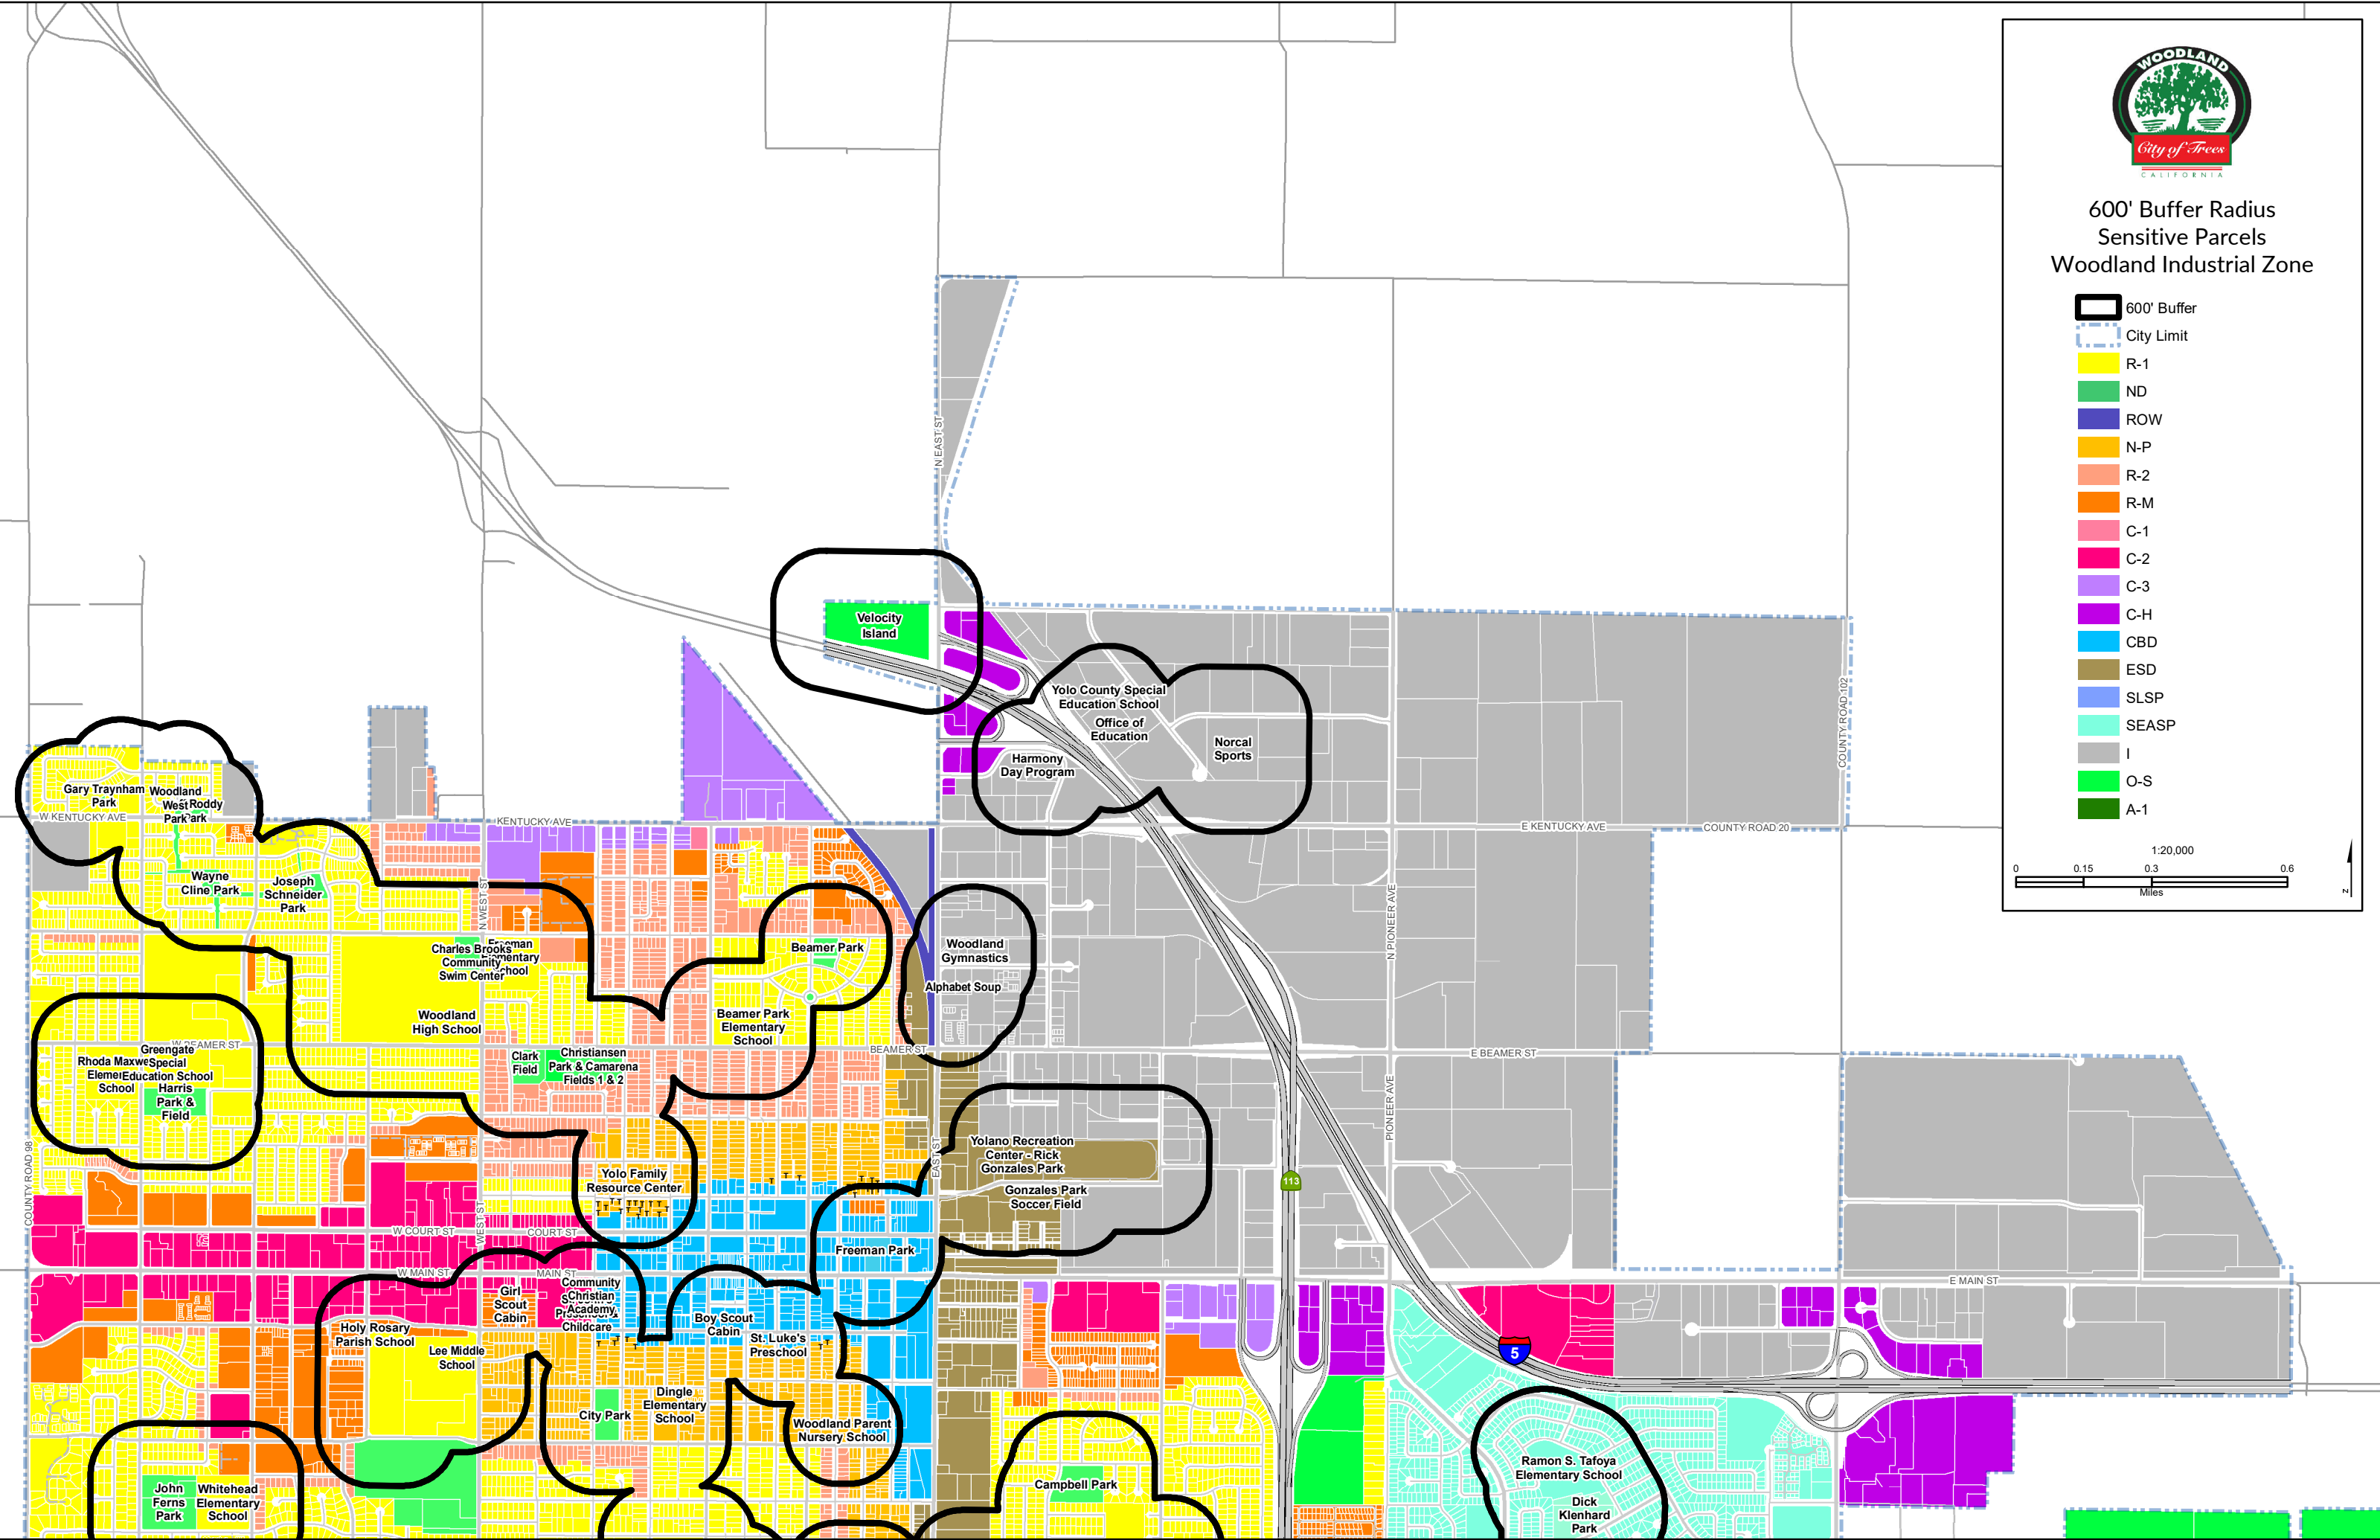

600' Buffer Radius Sensitive Parcels Woodland Industrial Zone

- 600' Buffer
- City Limit
- R-1
- ND
- ROW
- N-P
- R-2
- R-M
- C-1
- C-2
- C-3
- C-H
- CBD
- ESD
- SLSP
- SEASP
- I
- O-S
- A-1

Velocity Island

Yolo County Special Education School
Office of Education
Harmony Day Program
Norcal Sports

Gary Traynham Park
Woodland West Roddy Park

Wayne Cline Park
Joseph Schneider Park

Greengate Rhoda Maxwe Special Education School
Harris Park & Field

Holy Rosary Parish School
Lee Middle School

John Ferns Park
Whitehead Elementary School

Woodland High School

Clark Field
Christiansen Park & Camarena Fields 1 & 2

Girl Scout Cabin
Christian Academy Childcare